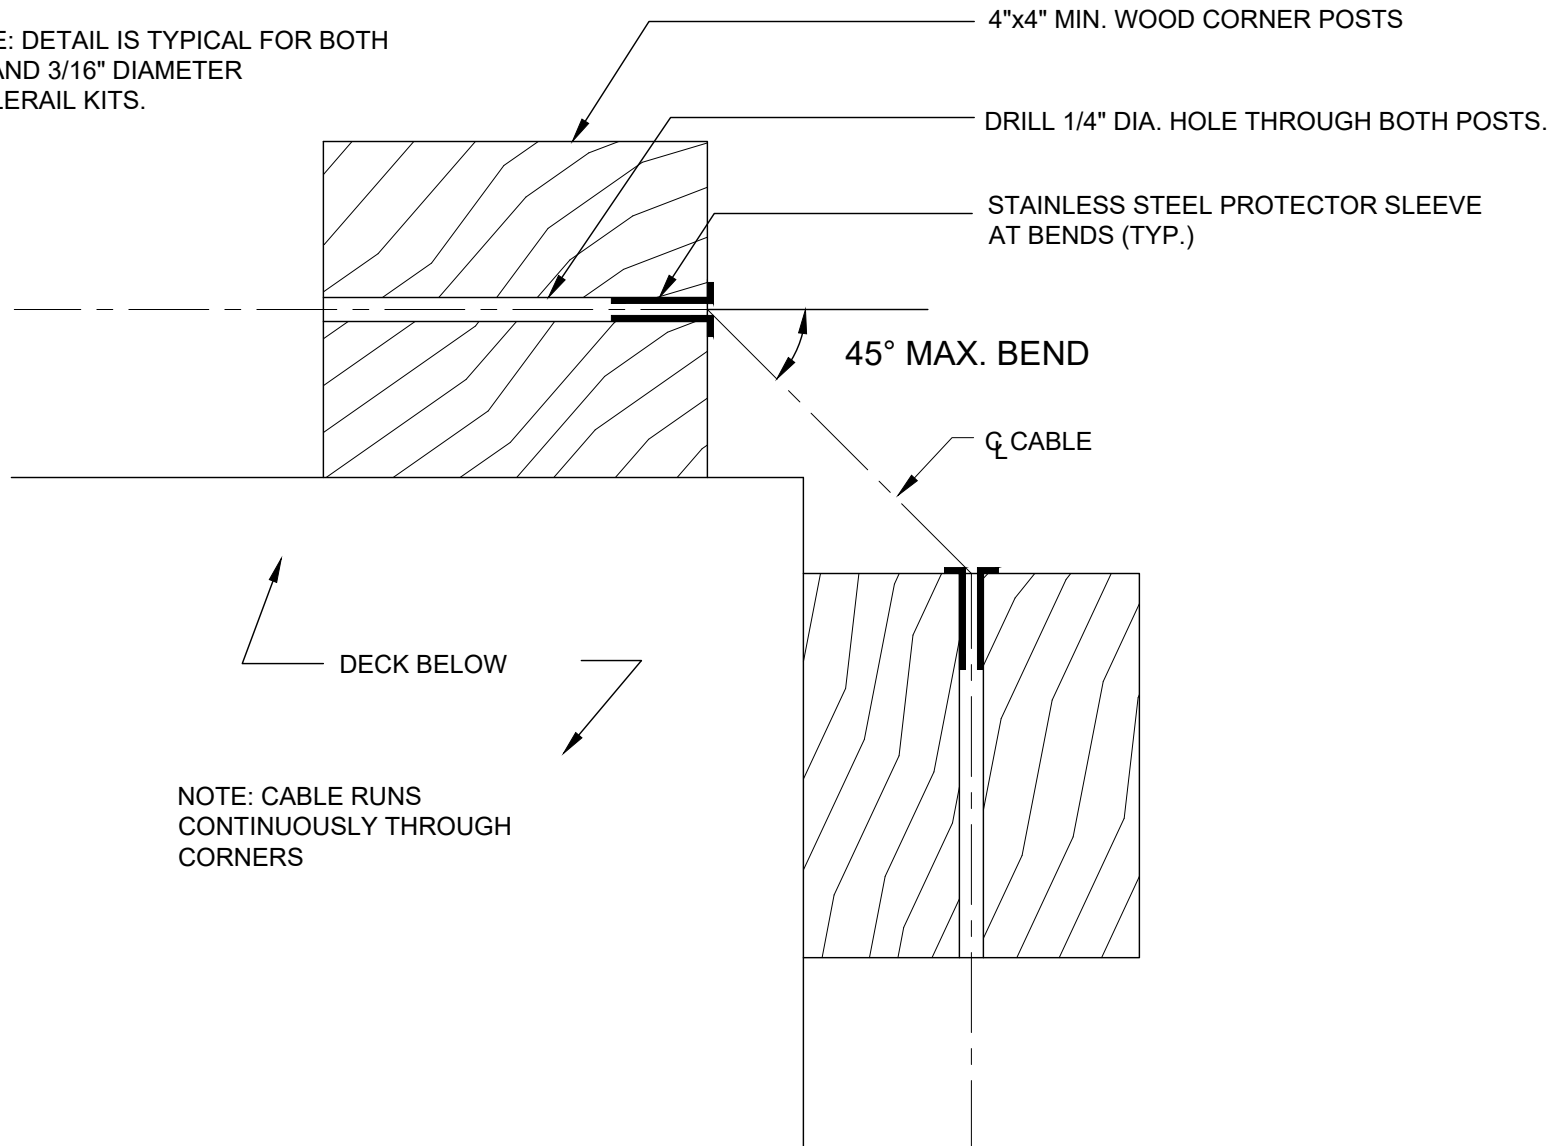

CORNERS: DOUBLE WOOD POSTS WITH  
CABLES RUNNING CONTINUOUSLY.

NOTE: DETAIL IS TYPICAL FOR BOTH  
1/8" AND 3/16" DIAMETER  
CABLERAIL KITS.

NOTE: CABLE RUNS  
CONTINUOUSLY THROUGH  
CORNERS

CableRail Reference Drawing:  
**CABLERAIL IN WOOD FRAMES WITH DOUBLE CORNER POSTS**